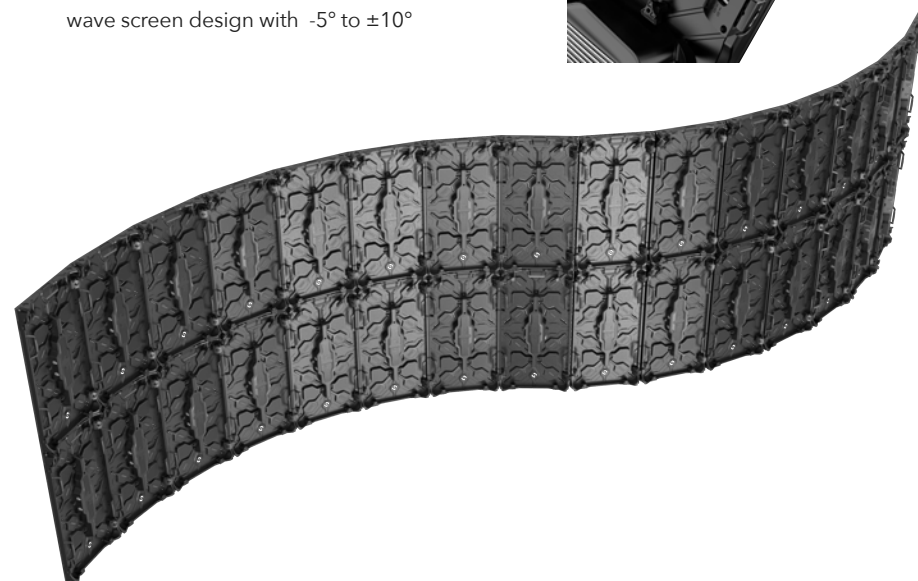

Magnets located in the top of the panel for easy alignment and fast installation.

Curve Lock

Curve lock system for Concave or Convex wave screen design with -5° to $\pm 10^{\circ}$

2022 ATS-PRO VG SERIES OuTDOOR 1:1 RATIO LED MADE FOR ATS-PRO BY: **Taylorleds**