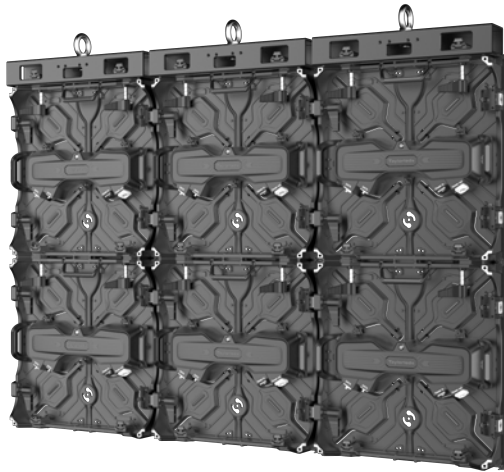

Magnets located in the top of the panel for easy alignment and fast installation.

Curve Lock

Curve lock system for Concave or Convex wave screen design with -5° to $\pm 10^{\circ}$

2022 ATS-PRO VG SERIES OuTDOOR 1:1 RATIO LED MADE FOR ATS-PRO BY: **Taylorleds**

New Panel Connection

New Panel Catch makes it easier for (1) Person to install panels..

Independent Power Box

All-in-one removable control & power pack.

Modules

Slim modules without housing for uniformity & flatness

2022 ATS-PRO VG SERIES OuTDOOR 1:1 RATIO LED MADE FOR ATS-PRO BY: **Taylorleds**

Pro Features continued

Rigging System

Super lightweight and simple to use Hanging Bars with integrated Curve Plates.

Stacking