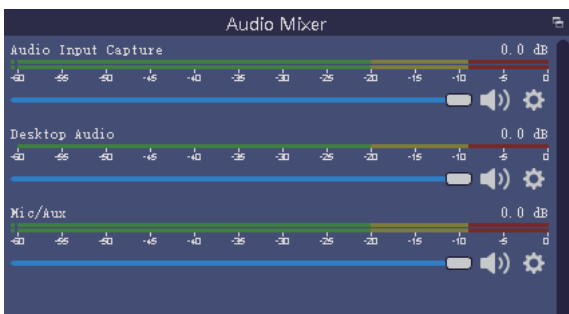

Dual level heat dissipation

With the unique heat dissipation design, NeoLIVE R2 can provide a quiet live stream.

HDMI output port multiplexing function

The HDMI output port can be reused as PGM/PST/PVV as well. It is convenient for external display or monitor.

PTZ Camera Control

NeoLIVE R2 can also be used as a PTZ camera controller. Up to 4 PTZ cameras can be controlled through the router.

Audio monitoring interface

NeoLIVE R2 is equipped with a headphone monitor interface, which can monitor any audio input or output channel in real time. Audio control is so easy.

Movie-level chroma keying algorithm

Apply built-in powerful chroma keying algorithms, that can achieve a perfect effect even in extremely detailed places. Perfect for live streaming with virtual background.

Professional audio mixer

With the built-in professional audio mixer, NeoLIVE R2 supports AFV and MIX audio modes, you can mix the HDMI embedded audio and multiple Mic/AUX external output. Users can easily respond to the complex audio needs for various live broadcasts.