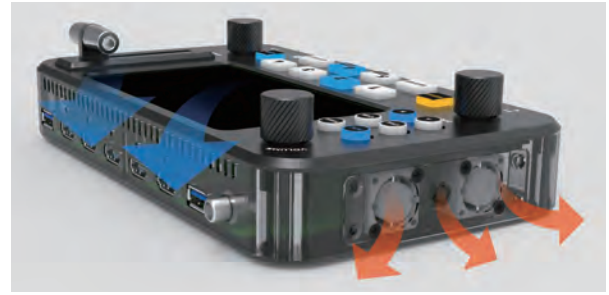

1 FEATURES

- Built in 5.5" LCD monitor, can preview all the input and output
- With USB3.0 port present a wonderful live streaming
- Support PTZ camera control
- Support media store, can download still picture
- Support any PIP, bring vivid live streaming
- HDMI output support PGM / PST / PVW
- Support T-BAR Transition switching
- Support Movie-level Chroma Key function
- Support mix audio output
- Support up to 4 x HDMI input, realize multi cameras switching
- With earphone port, realize audio monitor for any audio input and output

Built with storage, NeoLIVE R2 supports picture insertion without occupying any input channel, so the user can insert a different background during the live streaming.

Any PIP layout and Load

Users can adjust the PIP size and position freely by the knob, and load the saved layout quickly.

Dual level heat dissipation

With the unique heat dissipation design, NeoLIVE R2 can provide a quiet live stream.

HDMI output port multiplexing function

The HDMI output port can be reused as PGM/PST/PVV as well. It is convenient for external display or monitor.

PTZ Camera Control

NeoLIVE R2 can also be used as a PTZ camera controller. Up to 4 PTZ cameras can be controlled through the router.

Audio monitoring interface

NeoLIVE R2 is equipped with a headphone monitor interface, which can monitor any audio input or output channel in real time. Audio control is so easy.