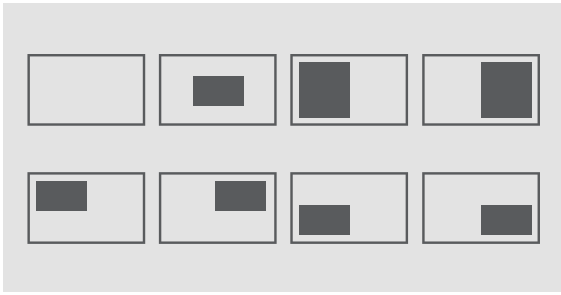

Various transition effects

NeoLIVE R2 supports 15 transition effects. Press the EFFECT button, to load the different effects quickly. Press the Auto button to make various transition.

Still Pool Storage

Built with storage, NeoLIVE R2 supports picture insertion without occupying any input channel, so the user can insert a different background during the live streaming.

Any PIP layout and Load

Users can adjust the PIP size and position freely by the knob, and load the saved layout quickly.