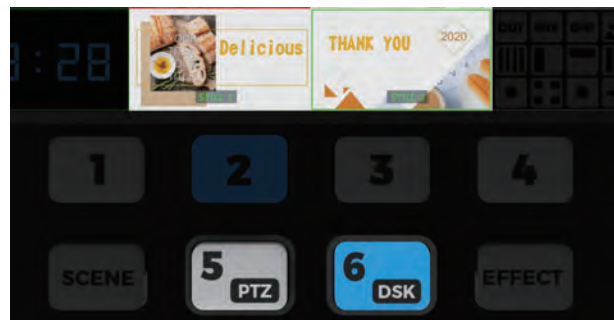

1 FEATURES

- Built in 5.5" LCD monitor, can preview all the input and output
- With USB3.0 port present a wonderful live streaming
- Support PTZ camera control
- Support media store, can download still picture
- Support any PIP, bring vivid live streaming
- HDMI output support PGM / PST / PVW
- Support T-BAR Transition switching
- Support Movie-level Chroma Key function
- Support mix audio output
- Support up to 4 x HDMI input, realize multi cameras switching
- With earphone port, realize audio monitor for any audio input and output

2 KEY FEATURES

Equipped with 5.5 LCD monitor

No need to connect any external monitor, with the built 5.5 monitor, users can multiview 10 windows at the same time.

USB3.0 Port for Live streaming

NeoLIVE R2 can be recognized as web-camera by PC, and use the USB3.0 PORT. NeoLIVE R2 can realize high quality live streaming at 60 frame/second and high color sampling.

Built with storage, NeoLIVE R2 supports picture insertion without occupying any input channel, so the user can insert a different background during the live streaming.

Any PIP layout and Load

Users can adjust the PIP size and position freely by the knob, and load the saved layout quickly.