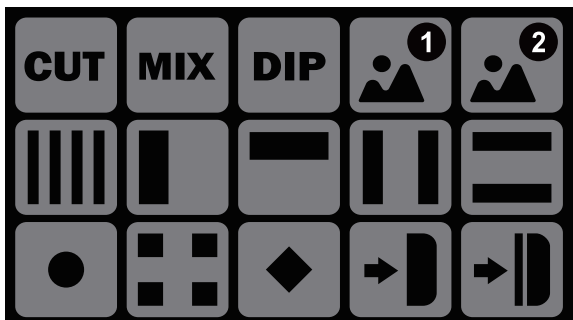

1 FEATURES

- Built in 5.5" LCD monitor, can preview all the input and output
- With USB3.0 port present a wonderful live streaming
- Support PTZ camera control
- Support media store, can download still picture
- Support any PIP, bring vivid live streaming
- HDMI output support PGM / PST / PVW
- Support T-BAR Transition switching
- Support Movie-level Chroma Key function
- Support mix audio output
- Support up to 4 x HDMI input, realize multi cameras switching
- With earphone port, realize audio monitor for any audio input and output

2 KEY FEATURES

Equipped with 5.5 LCD monitor

No need to connect any external monitor, with the built 5.5 monitor, users can multiview 10 windows at the same time.

USB3.0 Port for Live streaming

NeoLIVE R2 can be recognized as web-camera by PC, and use the USB3.0 PORT. NeoLIVE R2 can realize high quality live streaming at 60 frame/second and high color sampling.

Various transition effects

NeoLIVE R2 supports 15 transition effects. Press the EFFECT button, to load the different effects quickly. Press the Auto button to make various transition.

Still Pool Storage

Built with storage, NeoLIVE R2 supports picture insertion without occupying any input channel, so the user can insert a different background during the live streaming.

Any PIP layout and Load

Users can adjust the PIP size and position freely by the knob, and load the saved layout quickly.